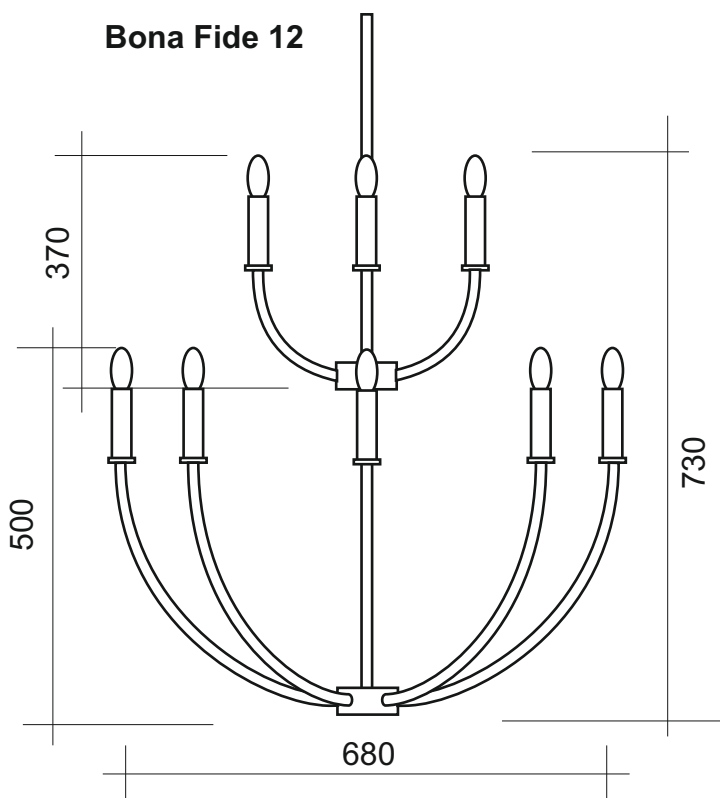

Bona Fide 12