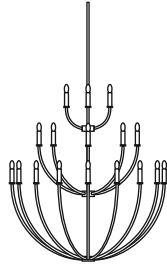

Bona Fide - The Chandelier
design Tõnis Vellama

Bona Fide 28

Bona Fide 24

Bona Fide 16

Bona Fide 12

Bona Fide 8

Bona Fide 4

Bona Fide 2
(wall)

Modern / Classic chandelier in wide range of possible size variations. Clean shape for contemporary as well historical interiors. E14 socket gives choice to use traditional or advanced LED light sources. Basic colours are black and white.