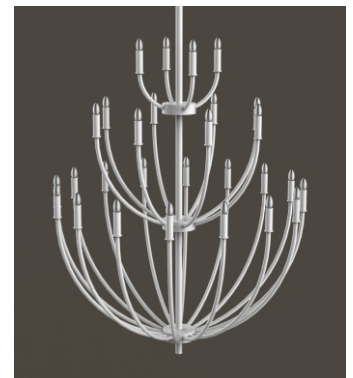

Bona Fide
,bəʊnə 'fɪɪdi/

1.
genuine; real.

synonyms:
authentic, genuine, real, true, actual, sterling, sound, legal, legitimate, lawful, valid, unadulterated, unalloyed, proper, straight,