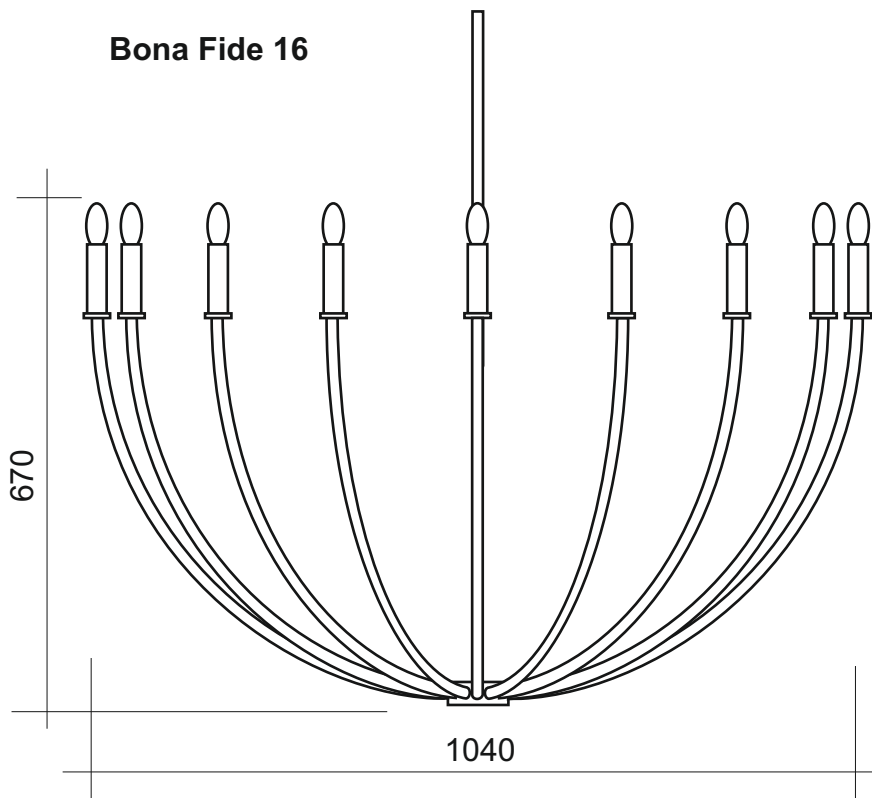

Bona Fide 16